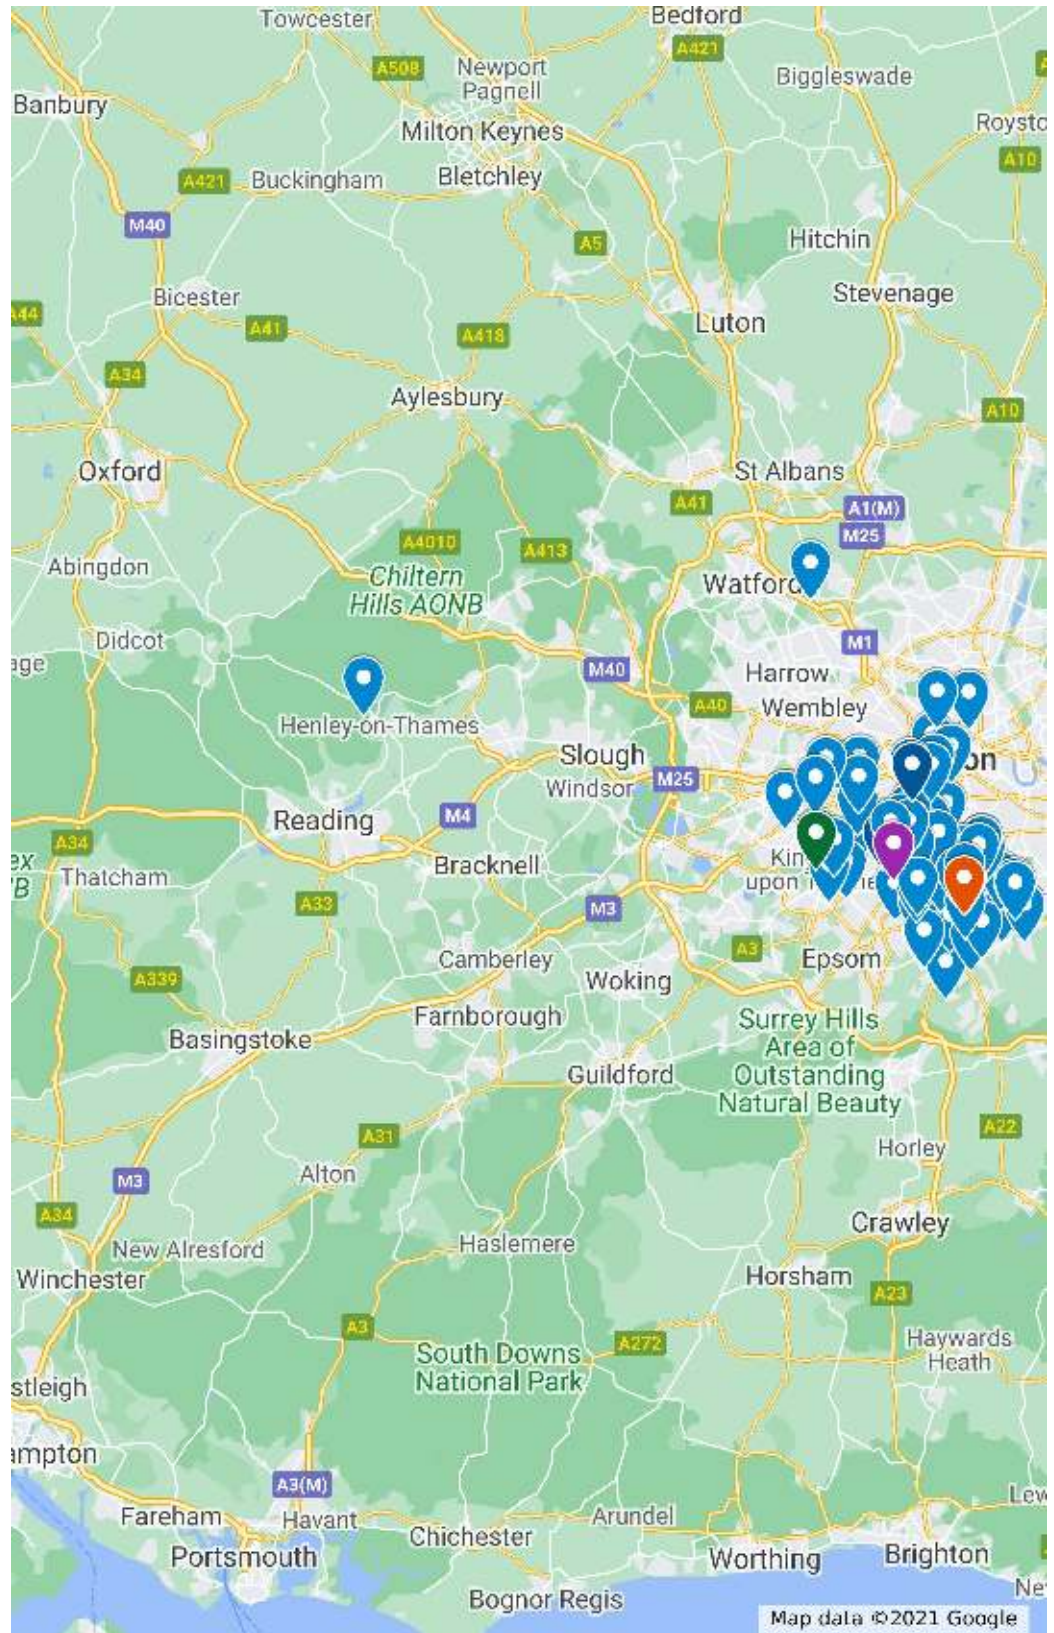

Katherine Low Settlement

Croydon Refugee Day Centre

Margaret Clitherow Trust

South West London Health and Care Partnership

Cognus - Traveller Education Service

Colliers Wood Resident Association and Community Centre

Croydon Night Watch

Little Village Battersea

Ethnic Minority Centre

Croydon BME Forum

Patmore Co-operative

Merton CIL

Shurblands Residents Association

South Norwood Community Kitchen

English for Action (Efa)

Salvation Army, Thornton
Heath

Broad Green Big Local

Hear Us, Croydon

Dons Local Action Group

South West London CCG

London Tenants Federation

Merton Mutual Aid